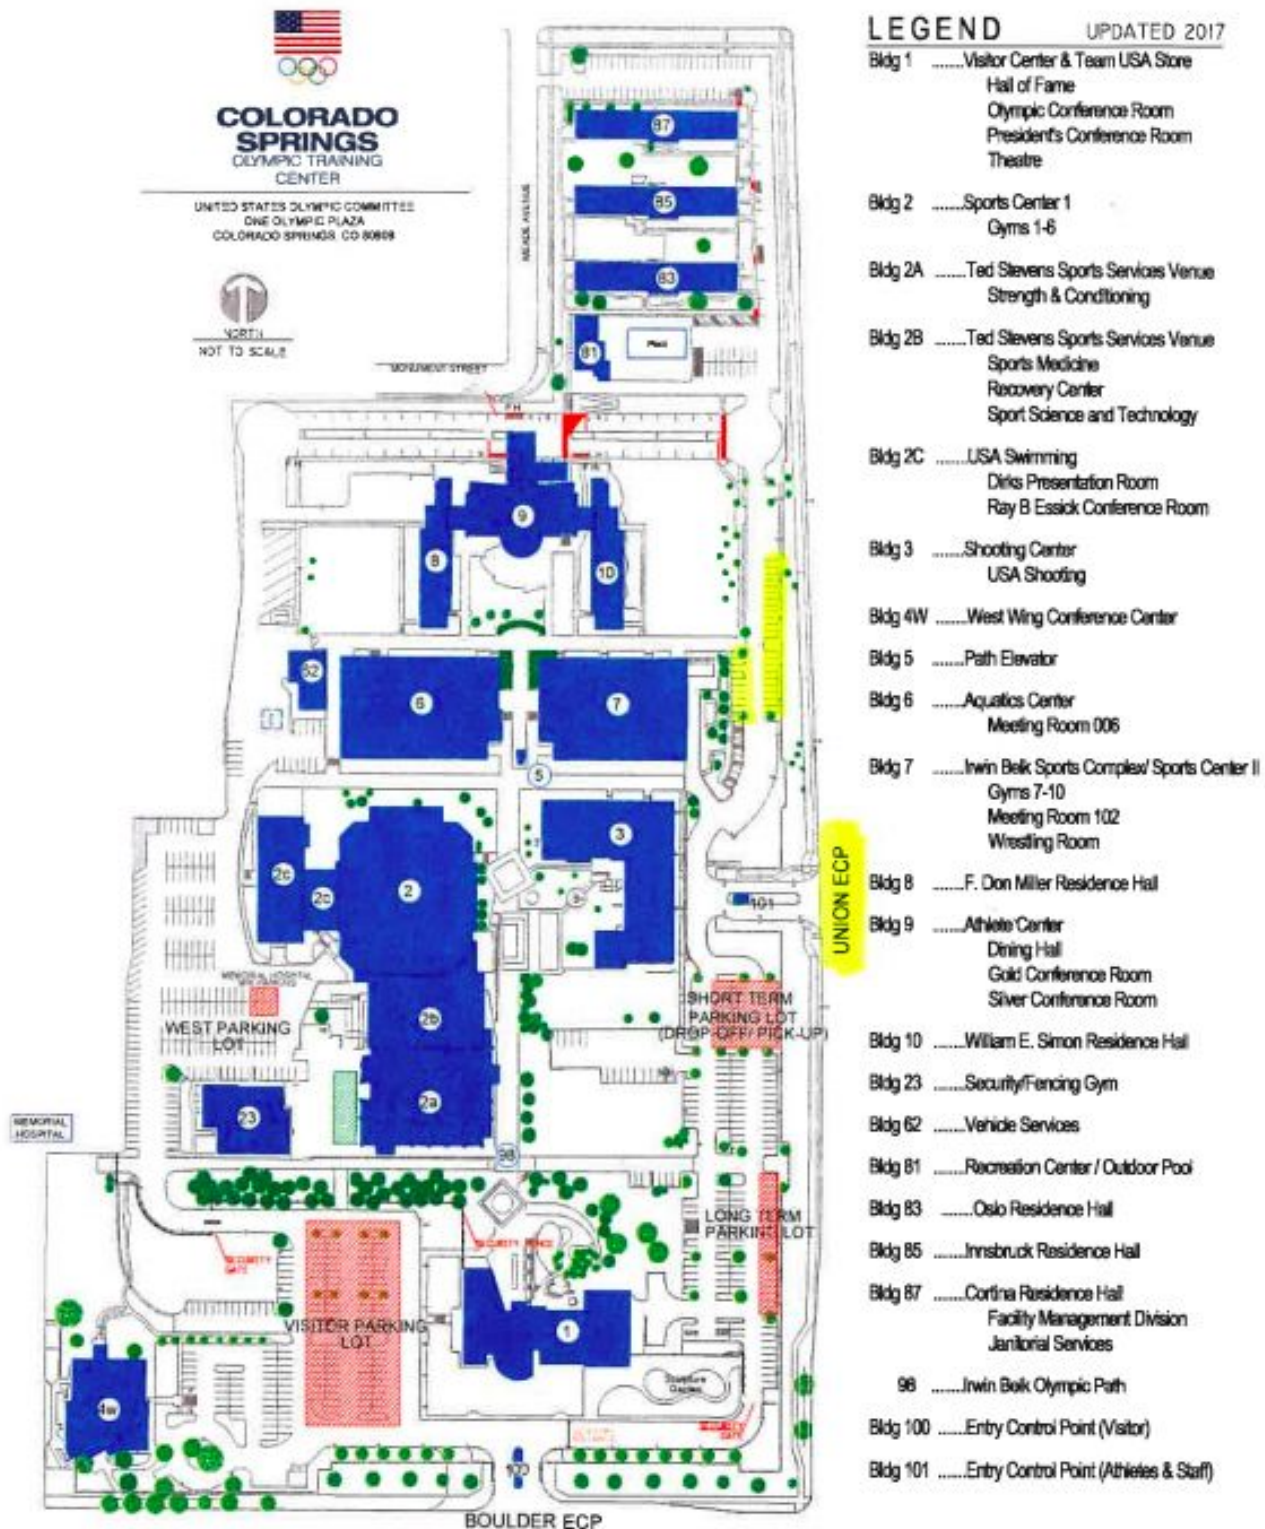

Parking for PALS Hub Meeting Biomechanics & Human Performance - Thursday, APRIL 4th, 2019

- Parking is limited, so please consider carpooling. (You could meet and leave cars at Queen Palmer Elementary - about 1 mile away (1921 E Yampa St, Colorado Springs, CO 80909) or Galileo School of Math & Science - about 1.5 miles away (1600 N Union Blvd, Colorado Springs, CO 80909))
- Please enter the OTC through the **UNION GATE**.
- Take a right upon entering the gate and park along the right (east) side. (See map above.) You would be parking across the road from buildings 7 & 10.
- Walk up to the athlete center - building 9 on the map. We will be in the Gold Room.